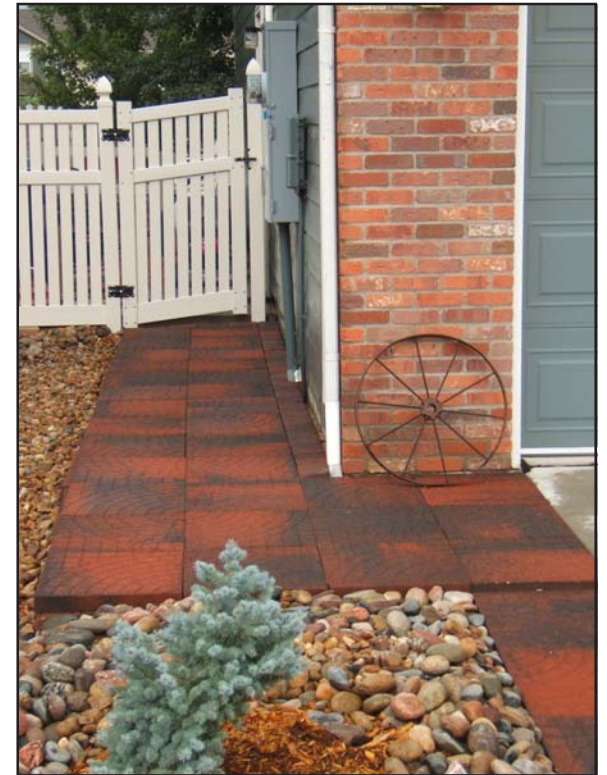

Patio Stones

St. Vrain
BLOCK
COMPANY

303-833-4144

5150 Grand View Blvd

Dacono, CO 80514

www.stvrainblock.com