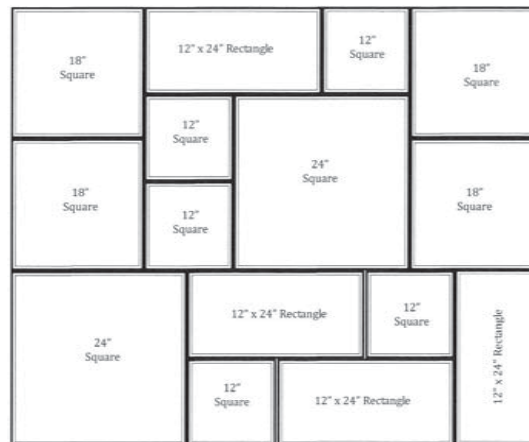

the same size patio stone. An installer can, however, use several sizes of squares and rectangles together, as shown in the patterns in

this brochure. Patio stones are installed using the same method as pavers. Installation requires that there be a compacted base with an inch of concrete sand on top. Levelly place the patio stones on the compacted and level sand. Sweep more sand on over the patio ensuring to fill the space between the stones.

We manufacture our square patio stones in four stock colors; gray, red, tan and black.