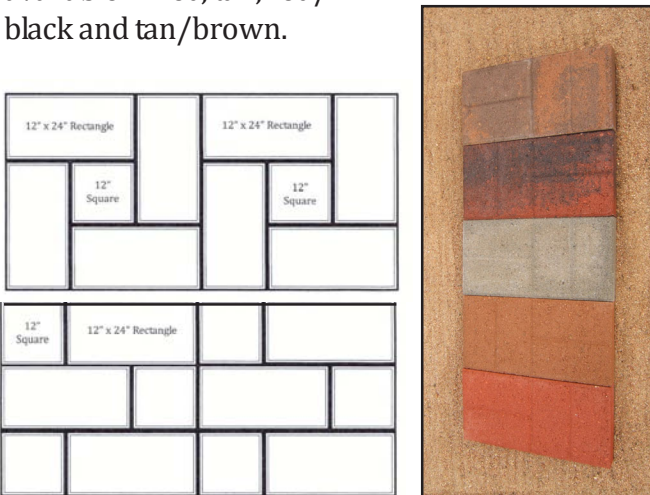

Rectangles

We manufacture three different sizes of rectangles. The largest of the three is 2" x 12" x 24". This rectangle has a beveled edge around a smooth surface like the squares and the rounds.

The 12" x 24" rectangle works in a pattern with several different sizes of squares.

We have a smaller, thinner rectangle, also known as a slab, which is 1 5/8" x 7 5/8" x 15 5/8". This slab is a favorite for building patios quickly and inexpensively. Both the above mentioned rectangles are available in gray, red, tan and black.

Our Slab Brick Pattern, shown below, has four "brick-sized" indentations which are paired up perpendicular to each other to create a basket weave pattern. This 2" x 8" x 16" stone is available in red, tan, red/black and tan/brown.

Squares

We manufacture four different sizes of squares, a 12", a 16", an 18" and a 24", each are 2" thick. Square patio stones are most popular for backyard patios, walkways, paths, etc. They are not recommended for driveways or heavy wheel traffic. Many patios are installed using

the same size patio stone. An installer can, however, use several sizes of squares and rectangles together, as shown in the patterns in

this brochure. Patio stones are installed using the same method as pavers. Installation requires that there be a compacted base with an inch of concrete sand on top. Levelly place the patio stones on the compacted and level sand. Sweep more sand on over the patio ensuring to fill the space between the stones.

We manufacture our square patio stones in four stock colors; gray, red, tan and black.

Exposed Aggregate